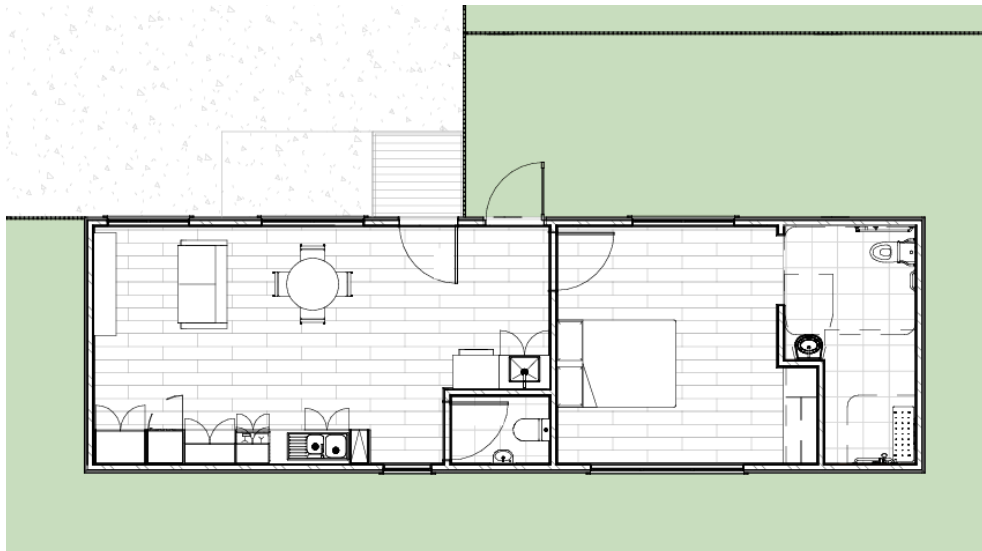

FLOORPLAN

LOCAL INFORMATION

The property is located in the suburb of Wendouree and is just 4km from Ballarat town centre. Local and department shopping, the transport hub, hospital, lake and parks are all also located within 5km.

Grocery stores, local medical centres, eateries, Wendouree Neighbourhood House and gyms are all within walking or short drive distance.