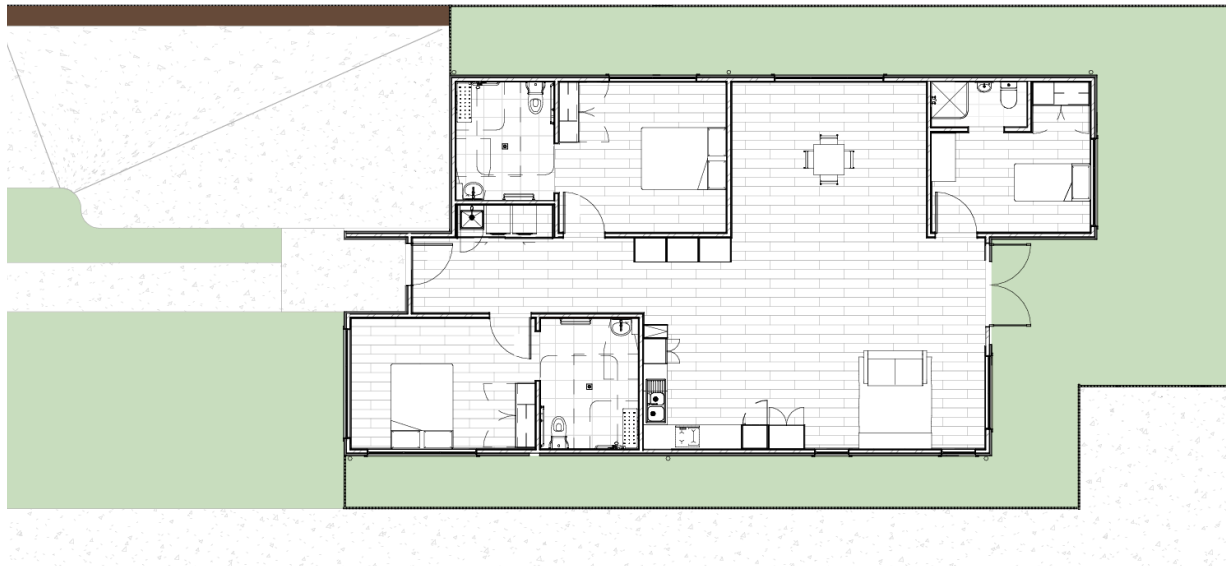

FLOORPLAN

LOCAL INFORMATION

The property is located in the suburb of Wendouree and is just 4km from Ballarat town centre. Local and department shopping, the transport hub, hospital, lake and parks are all also located within 5km.

Grocery stores, local medical centres, eateries, Wendouree Neighbourhood House and gyms are all within walking or short drive distance.